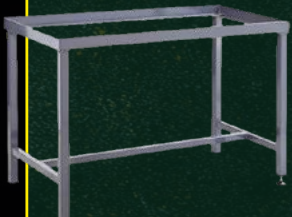

## Medium / Slim Line

Grey • Includes 1 Shelf

Width	Depth	Height
460mm	460mm	900mm

Part No: 777581

Pack Qty: 1

## Medium Cabinet

Grey • Includes 1 Shelf

Width	Depth	Height
900mm	460mm	900mm

Part No: 777582

Pack Qty: 1

## Small Cabinet

Grey • Includes 1 Shelf

Width	Depth	Height
900mm	460mm	700mm

Part No: 777583

Pack Qty: 1

## Support Stand

Grey • Suits 777582 & 777583

Width	Depth
900mm	460mm

Part No: 777584

Pack Qty: 1