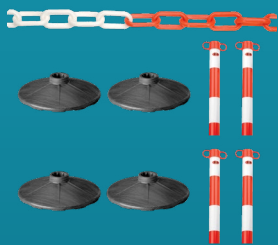

EV BUNDLES

Part No. 100400

BASIC EV SAFETY KIT

Contains:

- ✓ 1x Arc Flash Face Shield
- ✓ 1x Face Shield Protective Bag
- ✓ 1x Pair Of EV Insulated Gloves
- ✓ 1x Pair Of Gauntlet Overgloves
- ✓ 4x Safety Chain
- ✓ 4x Chain Support Posts
- ✓ 4x Chain Support Heavy Bases
- ✓ 3x High Voltage Signs For Chains
- ✓ 1x Rescue Safety Pole
- ✓ 1x Insulated Rubber Mat
- ✓ 1x Voltage Detector
- ✓ 1x Shutdown Timer
- 1x EV Lockout Station Box
- 1x EV Lockout Safety Padlock
- 1x EV Lockout Safety Padlock Long Shackle
- 1x Isolation Port Lockout Device
- 1x High Voltage Identification Tags

Part No. 100405

MASTER EV SAFETY KIT

Contains:

- ✓ 1x Arc Flash Face Shield
- ✓ 1x Face Shield Protective Bag
- ✓ 1x Pair Of EV Insulated Gloves
- ✓ 1x Pair Of Gauntlet Overgloves
- ✓ 4x Safety Chain
- ✓ 4x Chain Support Posts
- ✓ 4x Chain Support Heavy Bases
- ✓ 3x High Voltage Signs For Chains
- ✓ 1x Rescue Safety Pole
- ✓ 1x Insulated Rubber Mat
- ✓ 1x Voltage Detector
- ✓ 1x Shutdown Timer
- ✓ 1x EV Lockout Station Box
- ✓ 1x EV Lockout Safety Padlock
- ✓ 1x EV Lockout Safety Padlock Long Shackle
- ✓ 1x Isolation Port Lockout Device
- ✓ 1x High Voltage Identification Tags

Part No. 100420

EV LOCK OUT KIT

Contains:

- ✓ 1x EV Lockout Station Box
- ✓ 1x EV Lockout Safety Padlock
- ✓ 1x EV Lockout Safety Padlock Long Shackle
- ✓ 1x Isolation Port Lockout Device
- ✓ 1x High Voltage Identification Tags

Part No. 100410

EV POSTS & CHAIN BUNDLE

Contains:

- ✓ 4x Safety Chain
- ✓ 4x Chain Support Posts
- ✓ 4x Chain Support Heavy Bases
- 3x High Voltage Signs For Chains

Part No. 100415

EV POSTS, CHAIN & SIGN BUNDLE