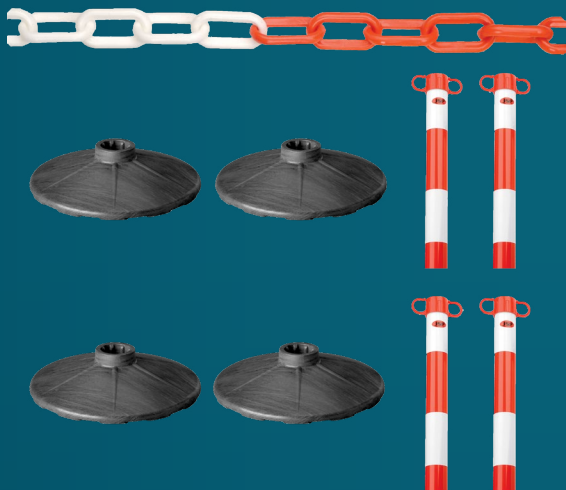

EV BUNDLES

Part No. 100400 BASIC EV SAFETY KIT Contains:

- ✓ 1x Arc Flash Face Shield
- ✓ 1x Face Shield Protective Bag
- ✓ 1x Pair Of EV Insulated Gloves
- ✓ 1x Pair Of Gauntlet Overgloves
- ✓ 4x Safety Chain
- ✓ 4x Chain Support Posts
- ✓ 4x Chain Support Heavy Bases
- ✓ 3x High Voltage Signs For Chains
- ✓ 1x Rescue Safety Pole
- ✓ 1x Insulated Rubber Mat
- ✓ 1x Voltage Detector
- ✓ 1x Shutdown Timer
- ✓ 1x EV Lockout Station Box
- ✓ 1x EV Lockout Safety Padlock
- ✓ 1x EV Lockout Safety Padlock Long Shackle
- ✓ 1x Isolation Port Lockout Device
- ✓ 1x High Voltage Identification Tags

Part No. 100405 MASTER EV SAFETY KIT Contains:

- ✓ 1x Arc Flash Face Shield
- ✓ 1x Face Shield Protective Bag
- ✓ 1x Pair Of EV Insulated Gloves
- ✓ 1x Pair Of Gauntlet Overgloves
- ✓ 4x Safety Chain
- ✓ 4x Chain Support Posts
- ✓ 4x Chain Support Heavy Bases
- ✓ 3x High Voltage Signs For Chains
- ✓ 1x Rescue Safety Pole
- ✓ 1x Insulated Rubber Mat
- ✓ 1x Voltage Detector
- ✓ 1x Shutdown Timer
- ✓ 1x EV Lockout Station Box
- ✓ 1x EV Lockout Safety Padlock
- ✓ 1x EV Lockout Safety Padlock Long Shackle
- ✓ 1x Isolation Port Lockout Device
- ✓ 1x High Voltage Identification Tags

EV BUNDLES

Part No. 100420

EV LOCK OUT KIT

Contains:

- ✓ 1x EV Lockout Station Box
- ✓ 1x EV Lockout Safety Padlock
- ✓ 1x EV Lockout Safety Padlock Long Shackle
- ✓ 1x Isolation Port Lockout Device
- ✓ 1x High Voltage Identification Tags

Part No. 100410

EV POSTS & CHAIN BUNDLE

Contains:

- ✓ 4x Safety Chain
- ✓ 4x Chain Support Posts
- ✓ 4x Chain Support Heavy Bases
- 3x High Voltage Signs For Chains

Part No. 100415

EV POSTS, CHAIN & SIGN BUNDLE